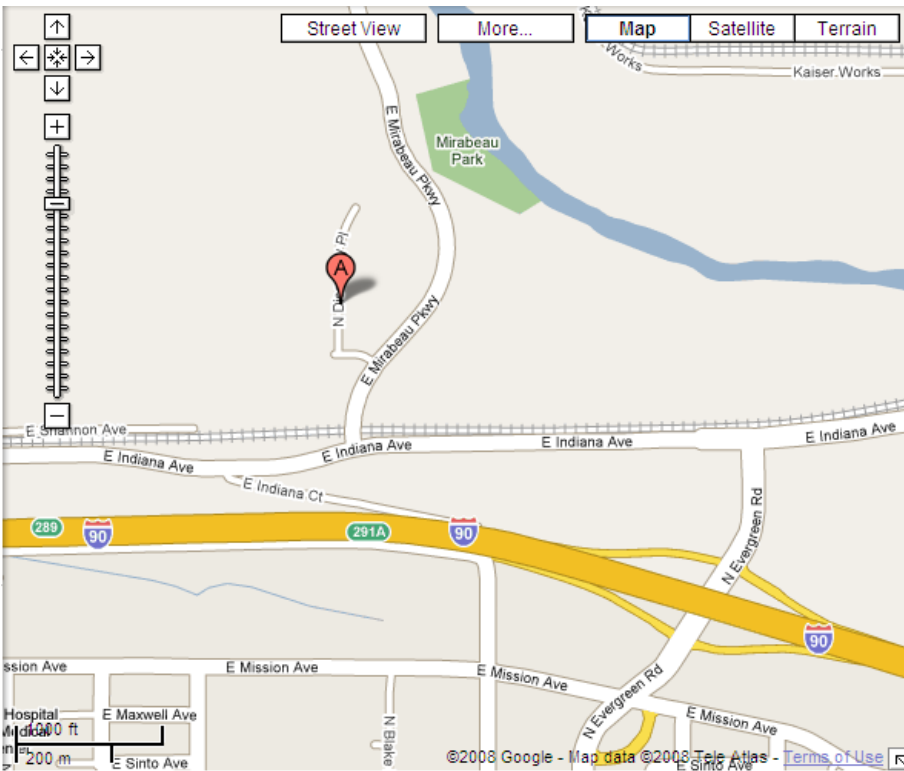

- Take the Evergreen Road exit 291A and head north
- Turn left (west) on Indiana Avenue
- Take a right (north) across the railroad tracks on Mirabeau Parkway
- Take your first left (west) onto Mansfield Avenue and then your first right (north) onto Discovery Place; Centerplace will be on right your, across the street from the Spokane Valley YMCA.

(Map provided courtesy of Google)